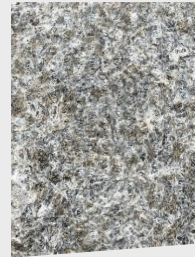

SUPERIOR SNOW

SUPERIOR NORTHERN

Standard Measurements

SAPPHIRE

TAPESTRY

FLAMED

SAPPHIRE

TAPESTRY

FLAMED

Pedestrian

2" Standard Height

Vehicular

2-3/4" Height (Minimum)

Please contact us for more information.

Custom sizes available.