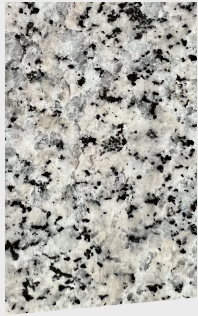

SUPERIOR SNOW

SUPERIOR NORTHERN

Standard Measurements

SAPPHIRE

TAPESTRY

FLAMED

SAPPHIRE

TAPESTRY

FLAMED

Pedestrian

2" Standard Height

Vehicular

2-3/4" Height (Minimum)

Please contact us for more information.

Custom sizes available.